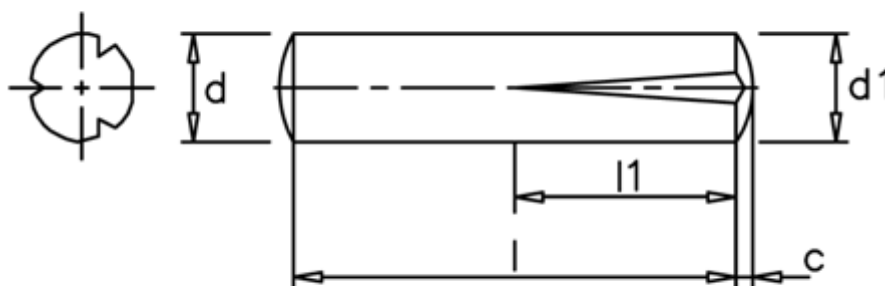

Data Sheet

Article number: 080215174

Description: KLEE Slotted pin S2 1,5x14
Zinc-plated steel

Measures

c = 0,23

d = 1.5

d1 = 1.65

l1 = 1/2 l

Length = 14